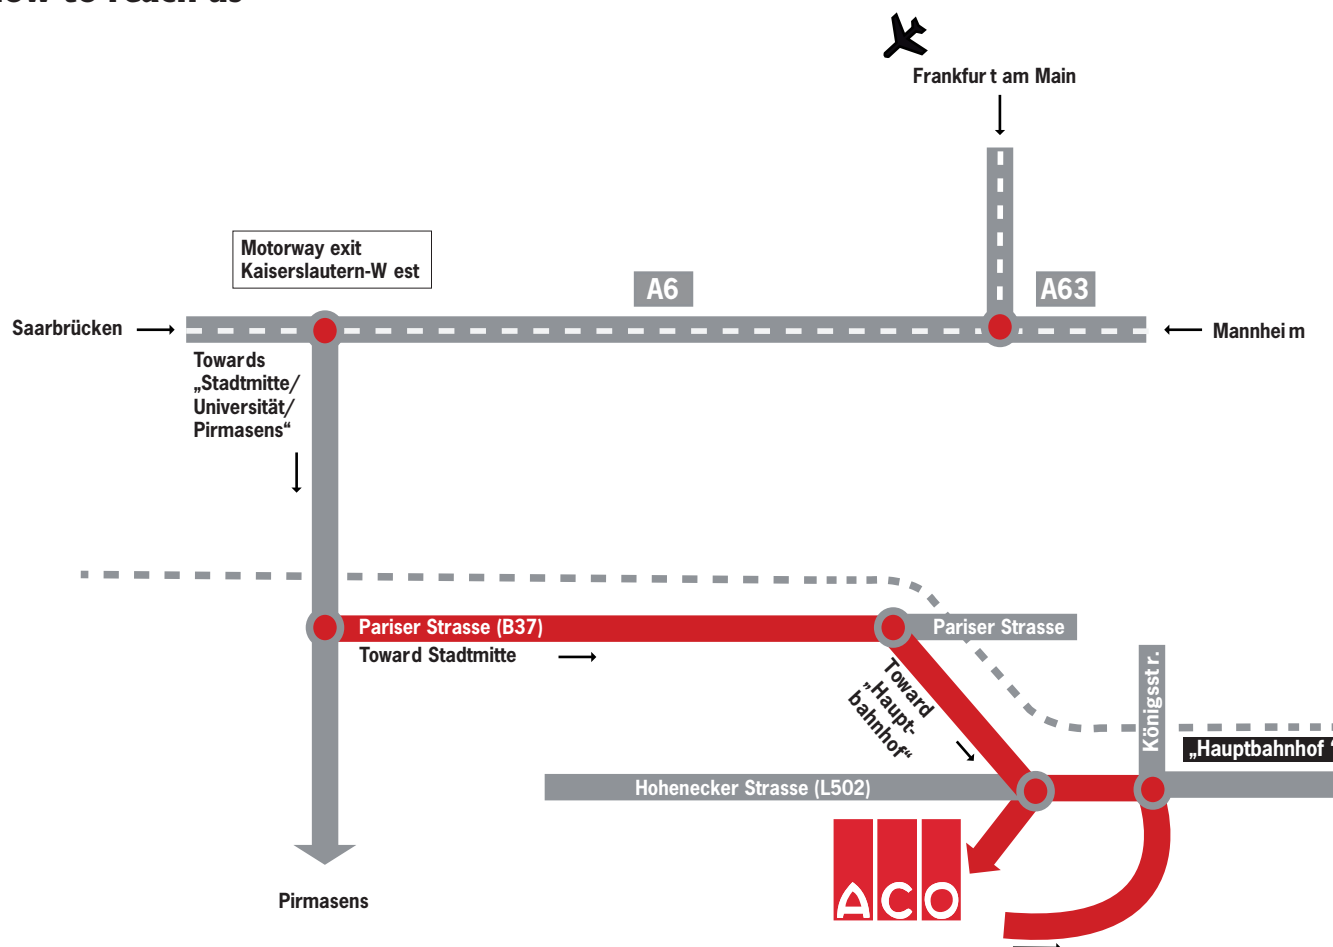

How to reach us

By car

- A 6 Mannheim towards Saarbrücken
- Take motorway exit Kaiserslautern-West towards the city center (Stadtmitte) / University / Pirmasens
- Take the 3rd exit towards Kaiserslautern city center (Stadtmitte)
- Follow the street and after the 3rd traffic light turn right after abt. 50 m towards main station (Hauptbahnhof)
- After the next traffic light turn right onto the ACO Guss parking place

By plane

- From Frankfurt / Main Airport take A 3 towards Wiesbaden, Mainz
- A 67 direction Mainz
- A 60 direction Mainz
- A 63 towards Kaiserslautern / Ludwigshafen
- A 6 take exit Kaiserslautern-West towards city center (Stadtmitte)
- Then follow the instructions „by car“ (see above)

By train

From Kaiserslautern central station it takes about a 5 minutes ride by taxi.

ACO Eurobar GmbH

Am Gusswerk 8
67663 Kaiserslautern
Germany
Phone +49 631 2011-0

We look forward to your visit and wish you a pleasant trip!